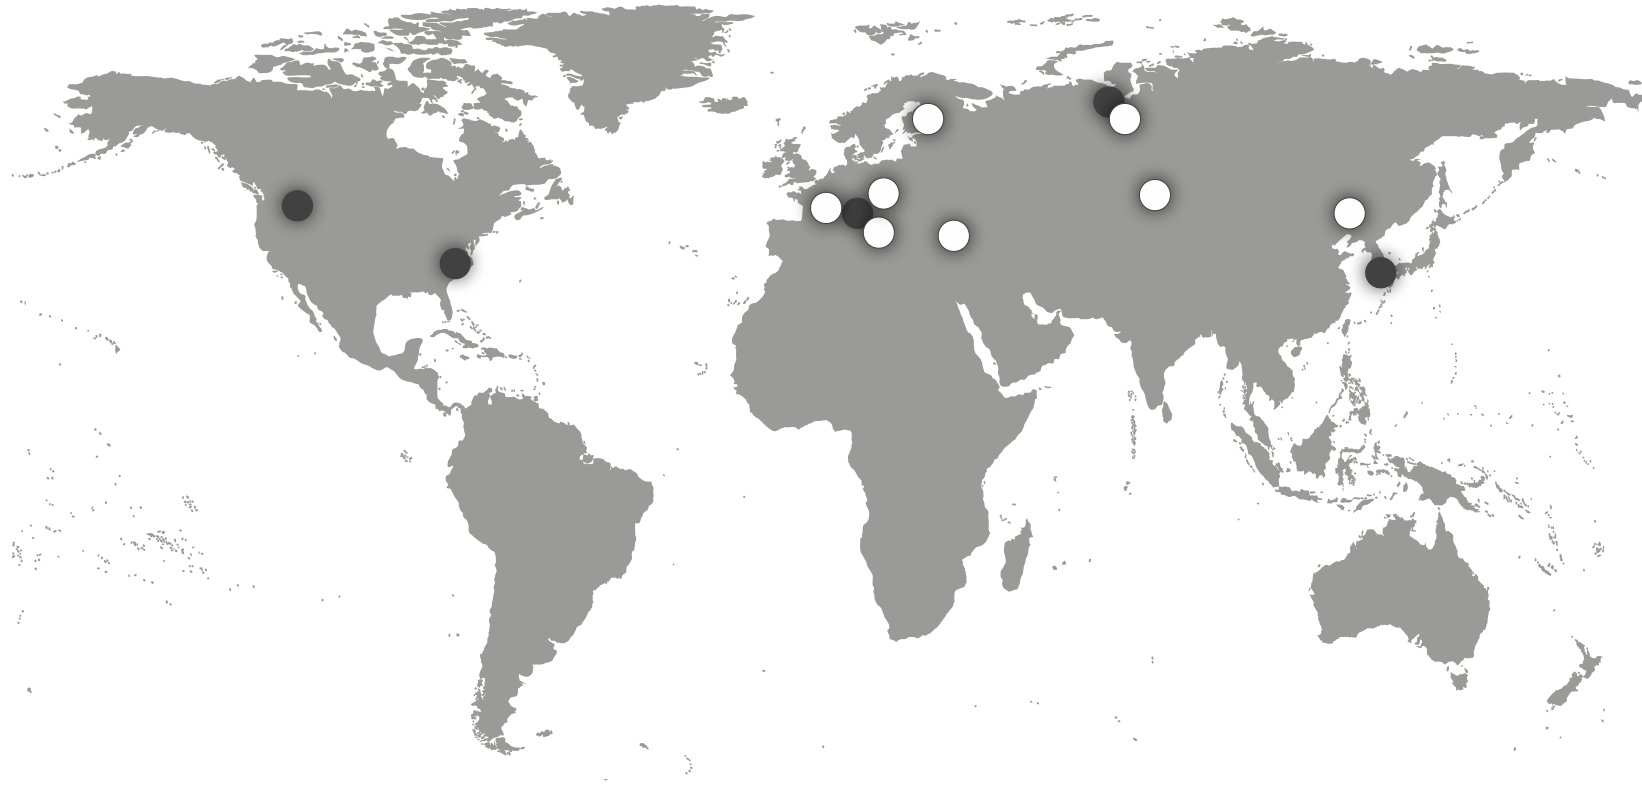

GEOGRAPHY

JOG DOG IS A FAST GROWING FASHION FOOTWEAR BRAND FROM ITALY

- SHOWROOMS IN MILANO (3), MOSCOW, NYC, SEOUL, TORONTO
- SALES IN ITALY, RUSSIA, FRANCE, UK, AUSTRIA, CZECH REPUBLIC, POLAND, KAZAKHSTAN, GEORGIA, UKRAINE, KOREA, MOROCCO, TURKEY, CANADA